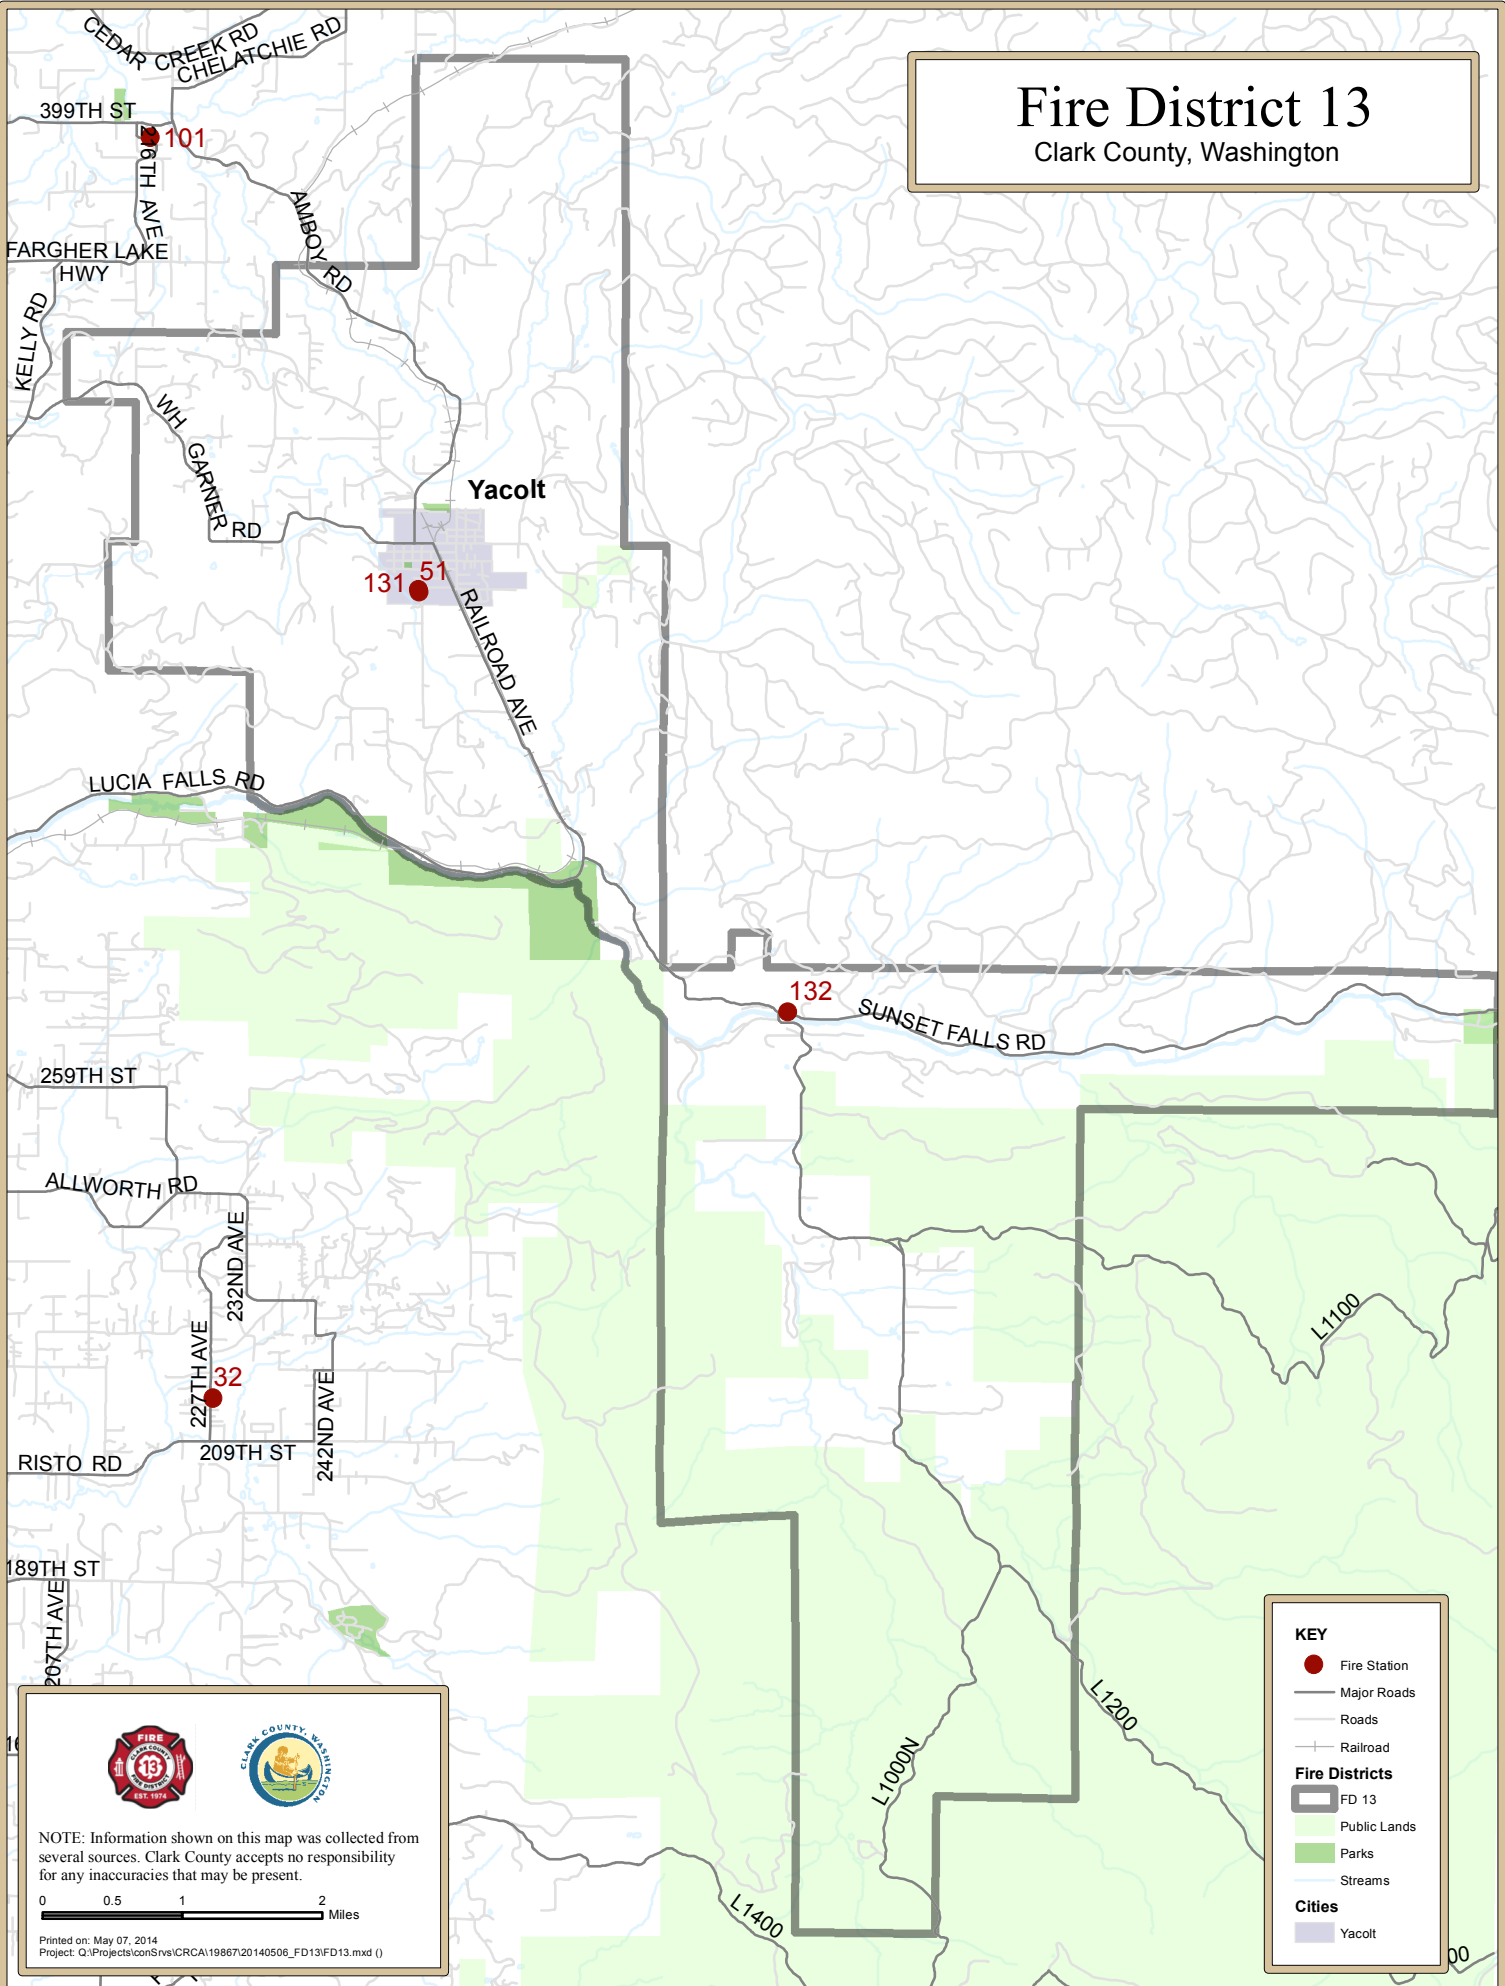

Fire District 13

Clark County, Washington

KEY

- Fire Station
- Major Roads
- Roads
- Railroad

Fire Districts

- FD 13
- Public Lands
- Parks
- Streams

Cities

- Yacolt

NOTE: Information shown on this map was collected from several sources. Clark County accepts no responsibility for any inaccuracies that may be present.

0 0.5 1 2 Miles

Printed on: May 07, 2014
 Project: Q:\Projects\con\Srva\CRCA\19867\20140506_FD13\FD13.mxd ()